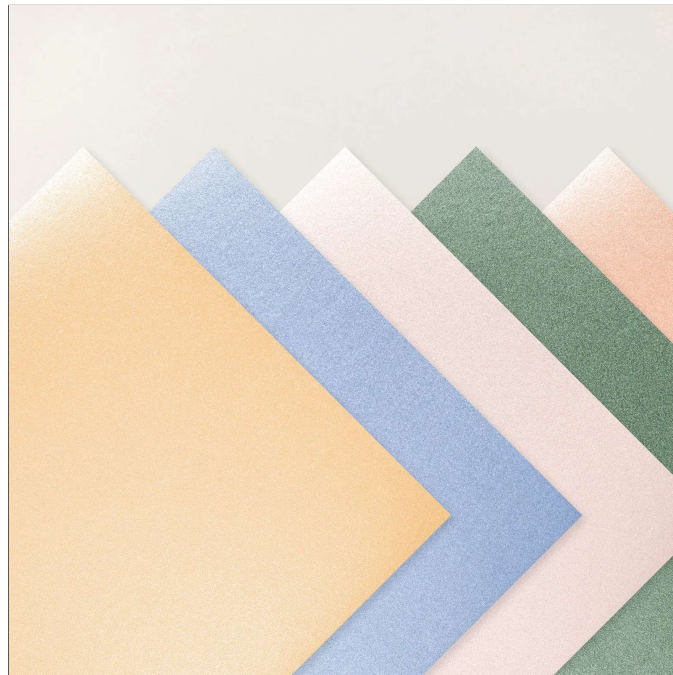

# 2026-2028 In Color Pearllized Specialty Paper

#12x12 [12" x 12" (30.5 x 30.5 cm)]  
#PaperBasics #Specialty

Set of 5 sheets 1 each of 5 colors. Acid and lignin free. (30.5 x 30.5 cm). Pearlescent paper in new in colors, adding a luminous sheen.

May-Aug 26

Color	Embellish.	Dies	Paper	Stamps	Tools	Folders	Adhesives
Current Catalog	Online Exclusives	Special Release	Kits	Mini Catalog	Mix & Match	Memory Keeping Tools	

Cut to fit your case: Standard Case: 5/8" spine, 5 1/8" front, 7" length  
New Stamp & Die Envelopes 5 1/4" front, 8 7/8" length